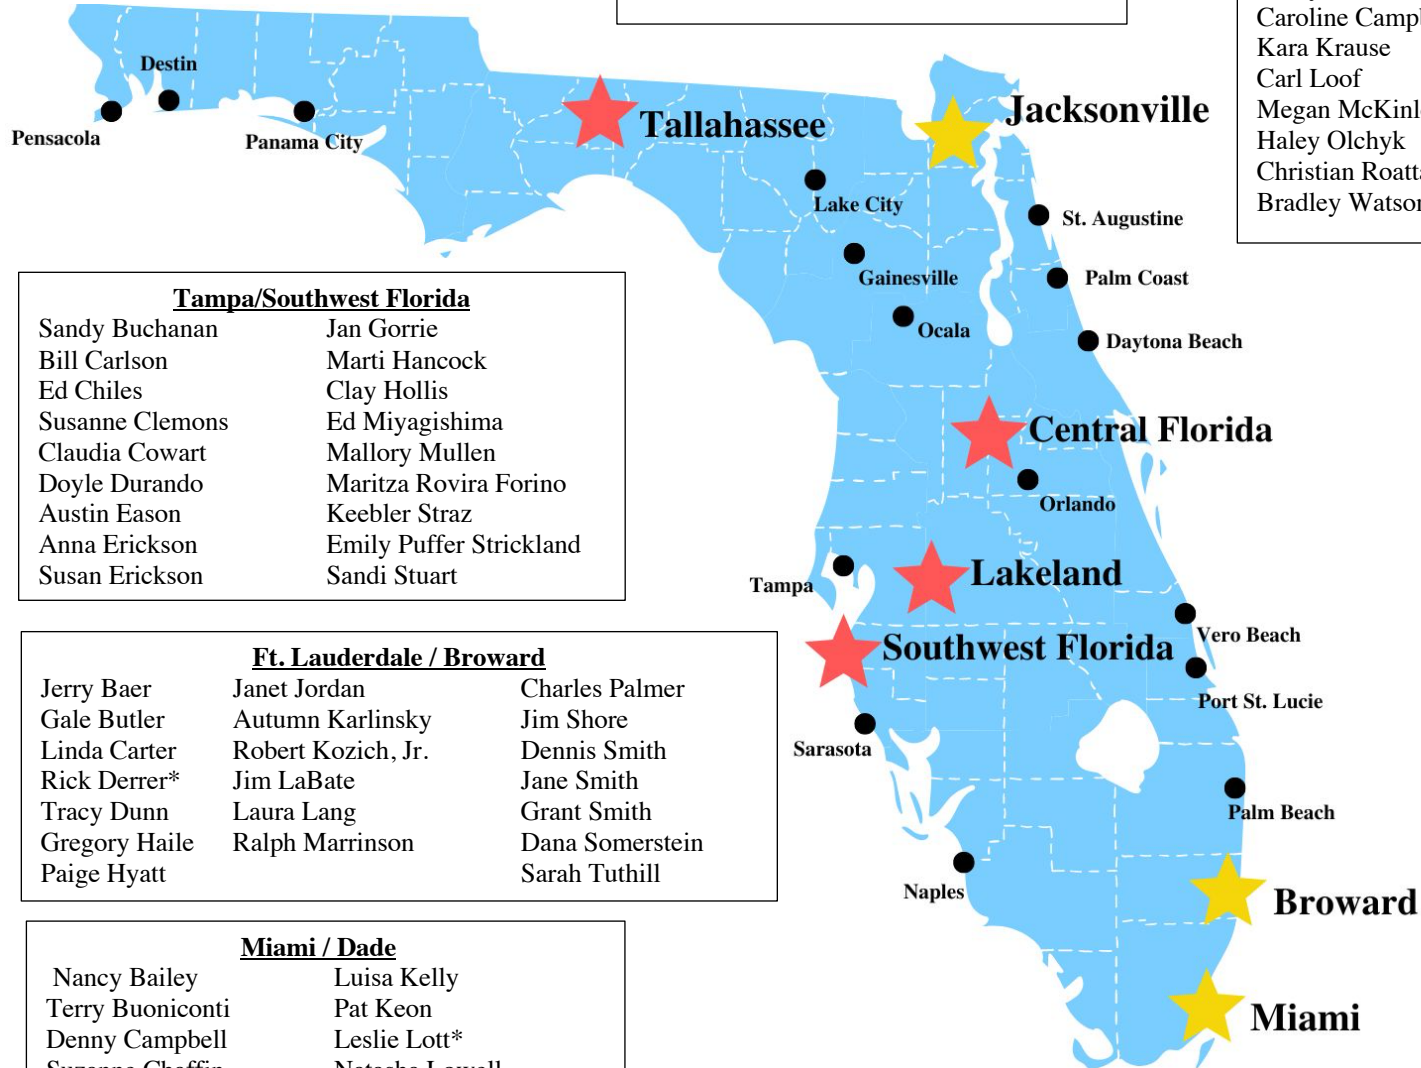

Washington, D.C.

Will Adams*
 Sam Araboghl
 Cameron Baker
 Carlos Becerra
 Andrew Blasi
 Justin Domer
 Shannon Duncanson
 Brock Hankins
 Katie Hernandez
 Alex Howard
 Emily Jacobs
 Caroline Campbell Kinnaird
 Kara Krause
 Carl Loof
 Megan McKinley
 Haley Olchyk
 Christian Roatta
 Bradley Watson